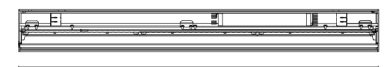

- N70N053G30.DA 565mm White
- N70N083G30.DA 845mm White
- N70N113G30.DA 1125mm White
- N70N143G30.DA 1405mm White
- N70N163G30.DA 1690mm White
- N70N193G30.DA 1970mm White
- N70N253G30.DA 2530mm White
- N70N303G30.DA 3095mm White
- N70NFC3G30.DA Flat Corner White
- N70NDC3G30.DA Dihedral Corner White