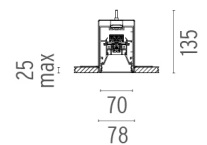

- N70N053G30.DA 565mm White
- N70N083G30.DA 845mm White
- N70N113G30.DA 1125mm White
- N70N143G30.DA 1405mm White
- N70N163G30.DA 1690mm White
- N70N193G30.DA 1970mm White
- N70N253G30.DA 2530mm White
- N70N303G30.DA 3095mm White
- N70NFC3G30.DA Flat Corner White
- N70NDC3G30.DA Dihedral Corner White