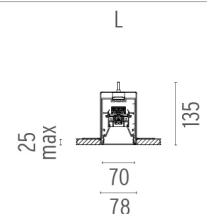

IN-FINITY 70 RECESSED NO TRIM 3000K GENERAL LIGHTING DALI

Mounting	Recessed No Trim
Lamps description	Top LED 29,3W/m 120 lm/W 3000K CRI 80
Voltage (V)	220/240
Environment	Indoor
Notes	Opal Diffuser: Diffuse, glare free and uniform lighting throughout the room.

PHYSICAL

Recessed depth (mm)	135
Construction material	Aluminium

CERTIFICATIONS

In-Finity 70 Recessed No Trim 3000K General Lighting Dali . Accessories

Structural

08.9052.40

**Metal cover. Recessed
No Trim. 70 mm**

- N70N053G30.DA 565mm White
- N70N083G30.DA 845mm White
- N70N113G30.DA 1125mm White
- N70N143G30.DA 1405mm White
- N70N163G30.DA 1690mm White
- N70N193G30.DA 1970mm White
- N70N253G30.DA 2530mm White
- N70N303G30.DA 3095mm White
- N70NFC3G30.DA Flat Corner White
- N70NDC3G30.DA Dihedral Corner White