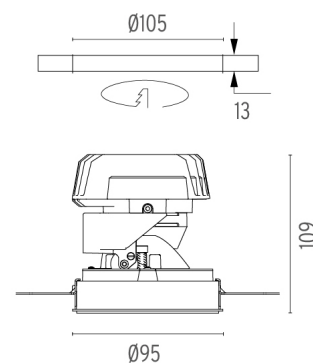

Light Shooter Adjustable No Trim Dimmable . Lamps

Power LED

Lamp category:
LED

Socket:
Special base

Lamp type:
Power LED

Light Shooter Adjustable No Trim Dimmable

designed by FLOS Architectural

High-performance embedded light fixture for LED light source. Remote 220-240V power supply included.

● 03.6521.40.DA White

● 03.6521.14.DA Black

CERTIFICATIONS