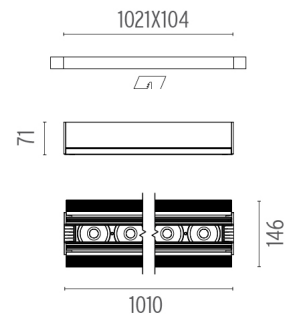

THE BLACK LINE NO TRIM 12 SPOTS

Mounting	Ceiling recessed
Lamps description	Power LED 39W 12 x 237 lm 3000K CRI 80
Voltage (V)	24
Environment	Indoor

OPTICAL

Aiming	Fixed
Light distribution symmetry	Symmetric
Beam angle	FLOOD

ELECTRICAL

Transformer availability	Separate item
Transformer mounting	Remote
Transformer type	Electronic
Emergency	Without
Insulation class	Class III

PHYSICAL

Length (mm)	1010
Recessed depth (mm)	71
Construction material	Extruded aluminum

The Black Line No Trim 12 Spots
designed by FLOS Architectural

Recessed integrated luminaire with 12 LED lighting spots. 1050 mA remote power supply not included.

● 03.0064.14.NT Black

CERTIFICATIONS

The Black Line No Trim I2 Spots . Accessories