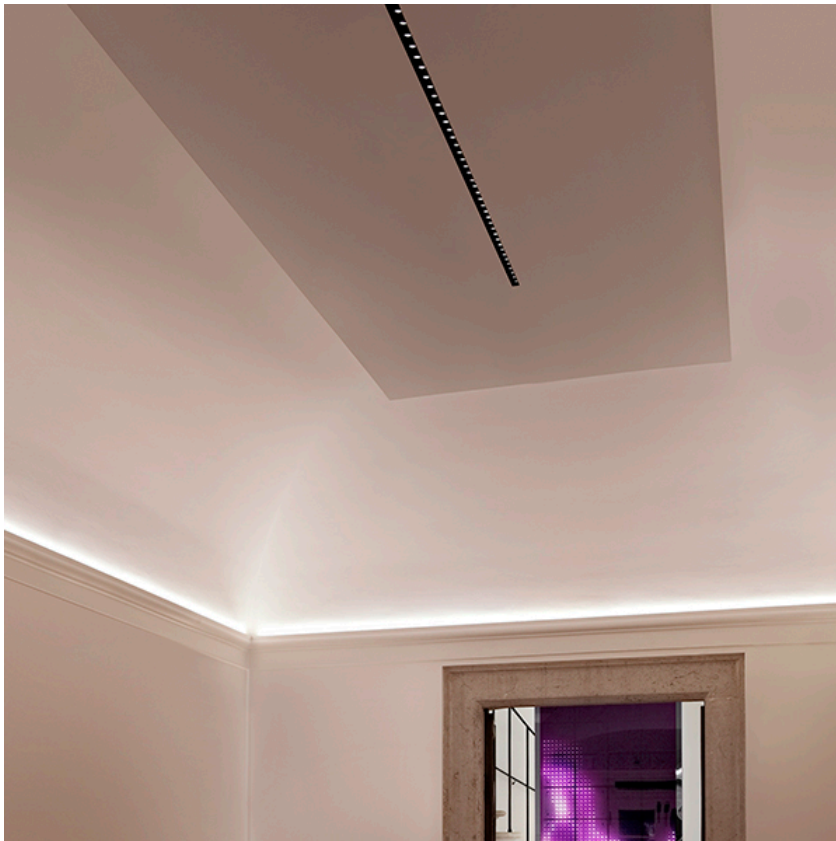

THE BLACK LINE NO TRIM 12 SPOTS

Mounting	Ceiling recessed
Lamps description	Power LED 39W 12 x 237 lm 3000K CRI 80
Voltage (V)	24
Environment	Indoor

OPTICAL

Aiming	Fixed
Light distribution symmetry	Symmetric
Beam angle	FLOOD

ELECTRICAL

Transformer availability	Separate item
Transformer mounting	Remote
Transformer type	Electronic
Emergency	Without
Insulation class	Class III

PHYSICAL

Length (mm)	1010
Recessed depth (mm)	71
Construction material	Extruded aluminum

The Black Line No Trim 12 Spots
designed by FLOS Architectural

Recessed integrated luminaire with 12 LED lighting spots. 1050 mA remote power supply not included.

● 03.0064.14.NT Black

CERTIFICATIONS

The Black Line No Trim I2 Spots . Accessories

The Black Line No Trim I2 Spots designed by FLOS Architectural

Recessed integrated luminaire with 12 LED lighting spots. 1050 mA remote power supply not included.

03.0064.I4.NT Black

The Black Line No Trim I2 Spots . Lamps