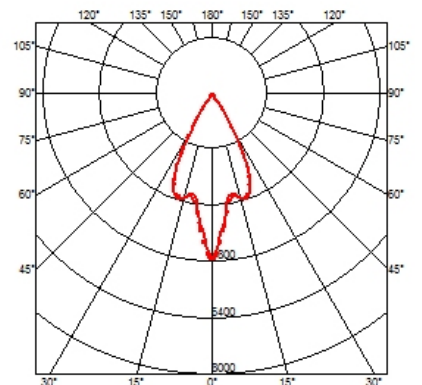

CERTIFICATIONS