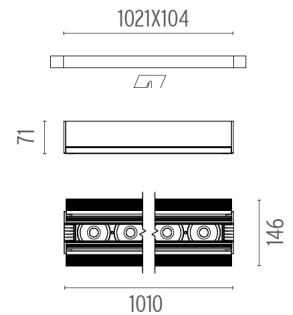

The Black Line No Trim 12 Spots
designed by FLOS Architectural

Recessed integrated luminaire with 12 LED lighting spots. 1050 mA remote power supply not included.

● 03.0064.14.NT Black

CERTIFICATIONS

The Black Line No Trim I2 Spots . Accessories

The Black Line No Trim I2 Spots designed by FLOS Architectural

Recessed integrated luminaire with 12 LED lighting spots. 1050 mA remote power supply not included.

03.0064.I4.NT Black

The Black Line No Trim I2 Spots . Lamps