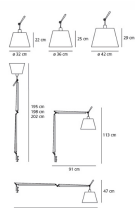

### Tolomeo Table Mega

Materials: cantilevered arms in polished aluminium; diffuser in parchment paper, in silk satin or in black fabric on a plastic frame; joints and clamp in polished aluminium. Specification: diffuser, available in three sizes, adjustable in all directions. System of spring balancing.

Aluminium ● Black ●

LEDDimmable

☐ IP20

W	Dimensions	Luminous Flux (lm)	Color	Code	Product name
31 W	H 20.2 cm	1500 lm	●	0762010A	Tolomeo Mega Table LED - Aluminium with dimmer
			●	0761010A	Tolomeo Mega Table LED - Aluminium dimmerable
			●	0762030A	Tolomeo Mega Table LED - Black with dimmer
			●	0761030A	Tolomeo Mega Table LED - Black dimmerable

		Code
	TOLOMEO MEGA DIFF.TESSUTO NRO D.320	0772010A
	TOLOMEO MEGA DIFF.TESSUTO NRO D.360	0772020A
	TOLOMEO MEGA DIFF.TESSUTO NRO D.420	0772030A
	TOLOMEO MEGA DIFF.PERG.320	0780010A
	TOLOMEO MEGA DIFF.PERG.360	0780020A
	TOLOMEO MEGA DIFF.PERG.420	0780030A
	TOLOMEO MEGA DIFF.RASO 320	0781010A
	TOLOMEO MEGA DIFF.RASO 360	0781020A
	TOLOMEO MEGA DIFF.RASO 420	0781030A
	TOLOMEO MORSETTO	A004100
	TOLOMEO SUPP.TAVOLO FISSO	A004200
	TOLOMEO SUPPORTO TAVOLO TWIN	A004300