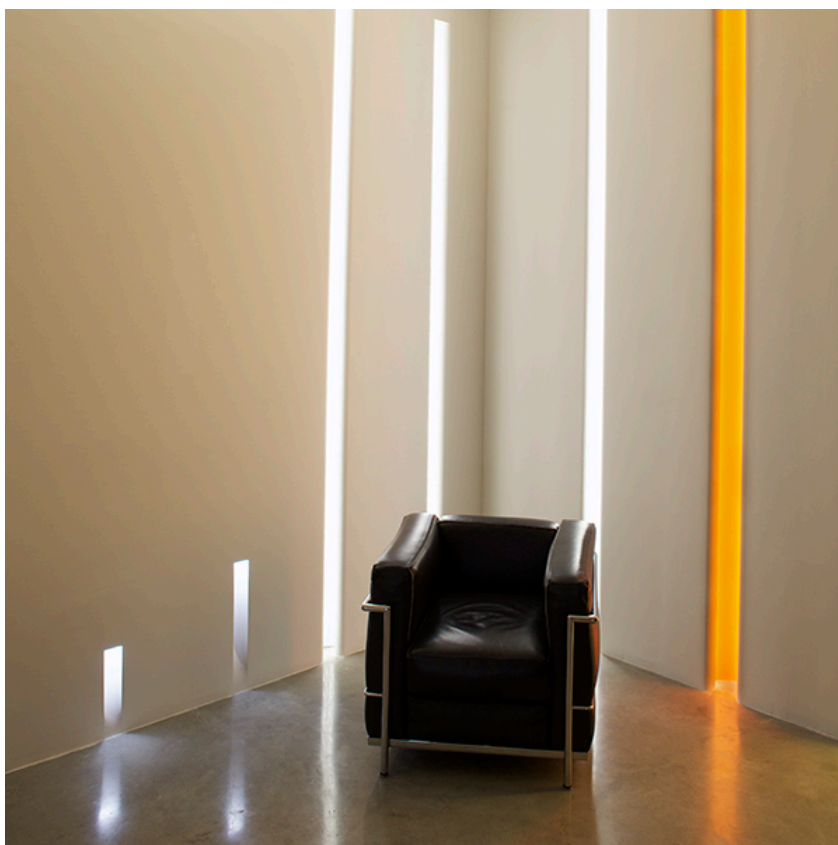

FLOS

VERTICAL LIGHT SMALL

Lamps description	LED White IW 147 lm 3000K CRI>90
Voltage (V)	100-240
Environment	Indoor

OPTICAL

Aiming	Fixed
Light distribution symmetry	Asymmetric

ELECTRICAL

Transformer availability	Included
Transformer mounting	Integral
Transformer type	Electronic
Emergency	Without
Insulation class	Class II

PHYSICAL

Weight (kg)	3,5
--------------------	-----

Vertical Light Small designed by FLOS Soft Architecture

Recessed sign luminaire for indoor application. 100/240V power supply source included.

● SA.3015.1A Raw

CERTIFICATIONS

Vertical Light Small . Lamps

LED White 1W

Lamp Watt:

1 W

Lamp category:

LED

Color temperature (K):

3000 °K

Lamp type:

LED White

Vertical Light Small

designed by FLOS Soft Architecture

Recessed sign luminaire for indoor application. 100/240V power supply source included.

● SA.3015.1A Raw

CERTIFICATIONS