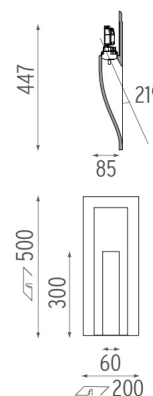

PHYSICAL

Weight (kg)	3,5
--------------------	-----

Vertical Light Small designed by FLOS Soft Architecture

Recessed sign luminaire for indoor application. 100/240V power supply source included.

● SA.3015.1A Raw

3000 °K

Lamp type:

LED White

Vertical Light Small

designed by FLOS Soft Architecture

Recessed sign luminaire for indoor application. 100/240V power supply source included.

● SA.3015.1A Raw

CERTIFICATIONS