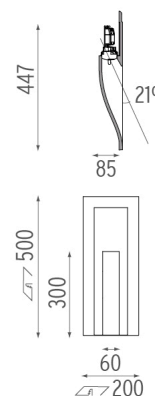

FLOS

VERTICAL LIGHT SMALL

Lamps description	LED White IW 147 lm 3000K CRI>90
Voltage (V)	100-240
Environment	Indoor

OPTICAL

Aiming	Fixed
Light distribution symmetry	Asymmetric

ELECTRICAL

Transformer availability	Included
Transformer mounting	Integral
Transformer type	Electronic
Emergency	Without
Insulation class	Class II

PHYSICAL

Weight (kg)	3,5
--------------------	-----

Vertical Light Small designed by FLOS Soft Architecture

Recessed sign luminaire for indoor application. 100/240V power supply source included.

● SA.3015.1A Raw

CERTIFICATIONS

Vertical Light Small . Lamps

LED White 1W

Lamp Watt:

1 W

Lamp category:

LED

Color temperature (K):