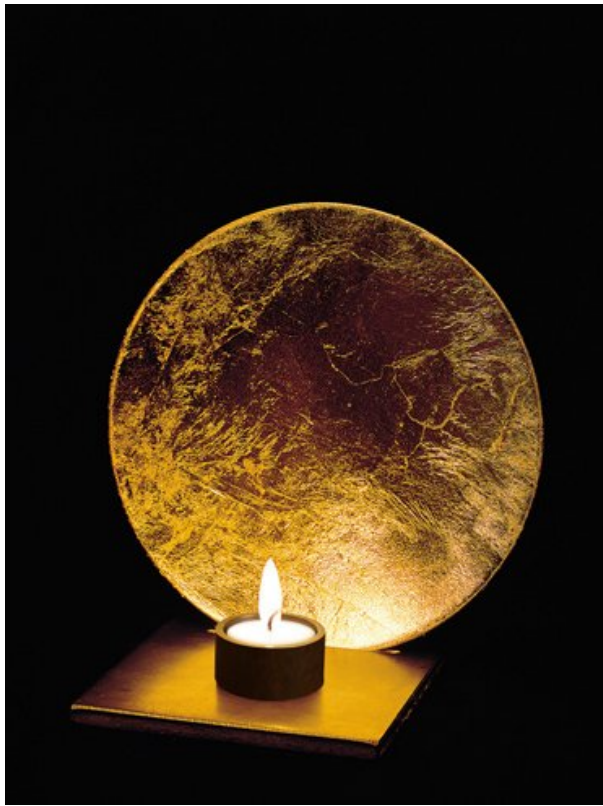

Catellani & Smith®

collection: Luci d'Oro

Luna

table candle holder.

materials and colours

made of waxed rough iron base, disc lined with gold, silver or copper coloured leaf, rough iron candle holder ring with magnet.

light source

candle [included].

dimensions

base 11x11 cm, disc Ø 17 cm.

order code

LN / gold

LNAG / silver

LNR / copper