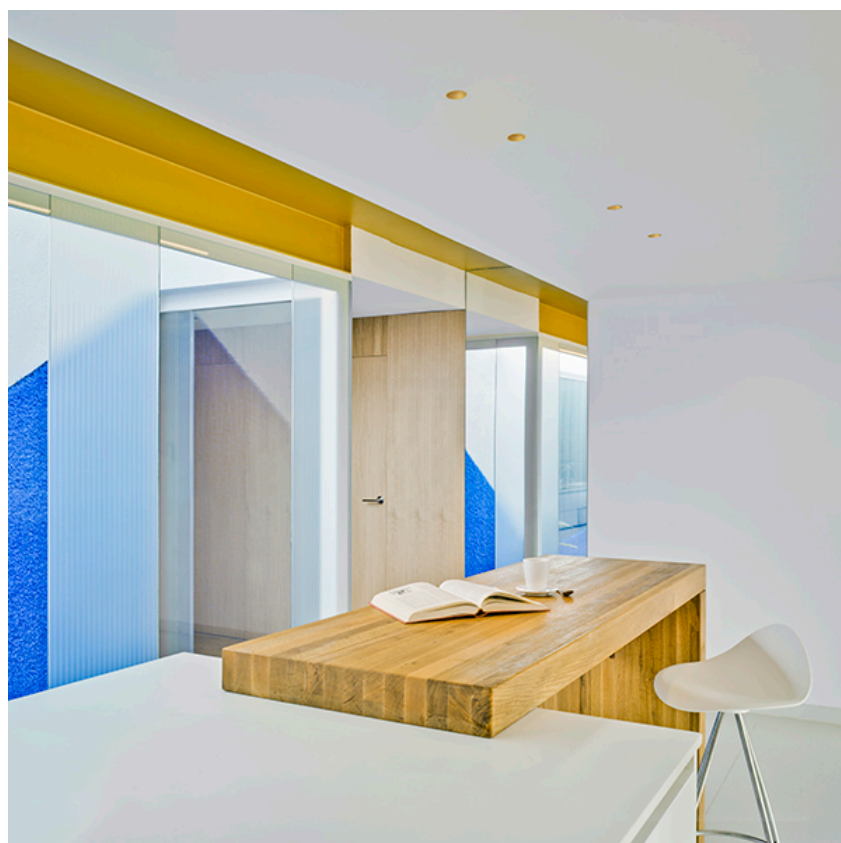

CERTIFICATIONS