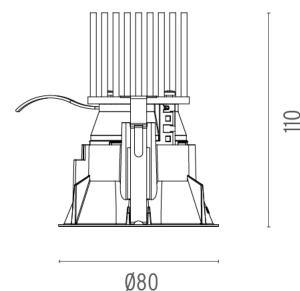

F80 FIXED

Mounting	Ceiling recessed
Lamps description	LED Array DC 500 mA 10,5W 930 lm 3000K CRI 80
Environment	Indoor

OPTICAL

Aiming	Fixed
Light distribution symmetry	Symmetric
Beam angle	32°

ELECTRICAL

Transformer availability	Separate item
Transformer mounting	Remote
Transformer type	Electronic
Emergency	Without
Insulation class	Class III

PHYSICAL

Cutout diameter (mm)	75
Diameter (mm)	80
Recessed depth (mm)	135
Construction material	Die-cast aluminum
Weight (kg)	0,162

LED lamp recessed downlight.
Remote transformer not included.
Installation frame not necessary.

	03.4426.GL	Gold
	03.4426.12	Grey
	03.4426.14	Black
	03.4426.30	White

CERTIFICATIONS