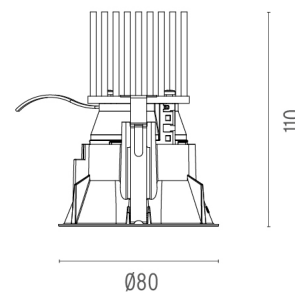

F80 Fixed . Lamps

LED Array

Lamp category:

LED

Socket:

Special base

Lamp type:

LED Array

F80 Fixed

designed by FLOS Architectural

LED lamp recessed downlight.
Remote transformer not included.
Installation frame not necessary.

- 03.4426.GL Gold
- 03.4426.I2 Grey
- 03.4426.I4 Black
- 03.4426.30 White

CERTIFICATIONS