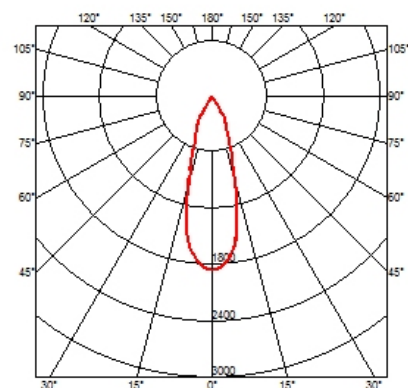

CERTIFICATIONS