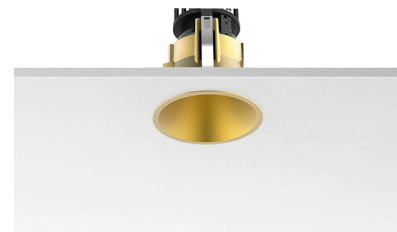

F80 FIXED

Mounting	Ceiling recessed
Lamps description	LED Array DC 500 mA 10,5W 930 lm 3000K CRI 80
Environment	Indoor

OPTICAL

Aiming	Fixed
Light distribution symmetry	Symmetric
Beam angle	32°

ELECTRICAL

Transformer availability	Separate item
Transformer mounting	Remote
Transformer type	Electronic
Emergency	Without
Insulation class	Class III

PHYSICAL

Cutout diameter (mm)	75
Diameter (mm)	80
Recessed depth (mm)	135
Construction material	Die-cast aluminum
Weight (kg)	0,162

F80 Fixed
designed by FLOS Architectural

LED lamp recessed downlight.
Remote transformer not included.
Installation frame not necessary.

	03.4426.GL	Gold
	03.4426.12	Grey
	03.4426.14	Black
	03.4426.30	White

CERTIFICATIONS

F80 Fixed . Lamps

LED Array

Lamp category:

LED

Socket:

Special base

Lamp type:

LED Array

F80 Fixed

designed by FLOS Architectural

LED lamp recessed downlight.
Remote transformer not included.
Installation frame not necessary.

- 03.4426.GL Gold
- 03.4426.I2 Grey
- 03.4426.I4 Black
- 03.4426.30 White